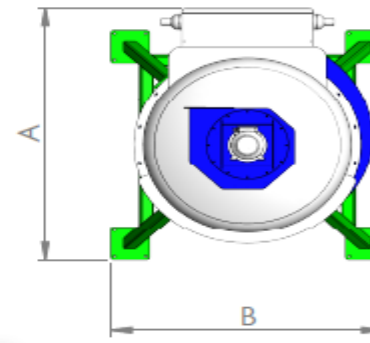

Kompakt Hava Kilitli
(Compact with rotary valve)