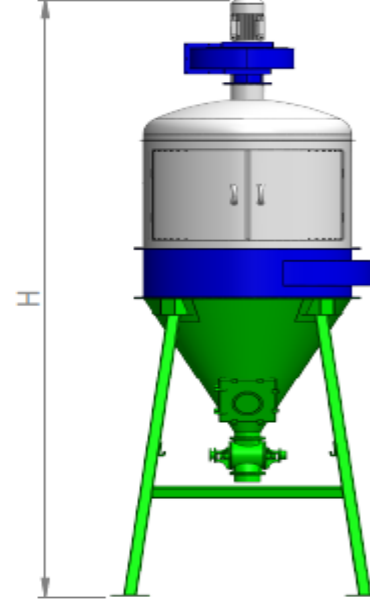

Kompakt Hava Kilitli
(Compact with rotary valve)